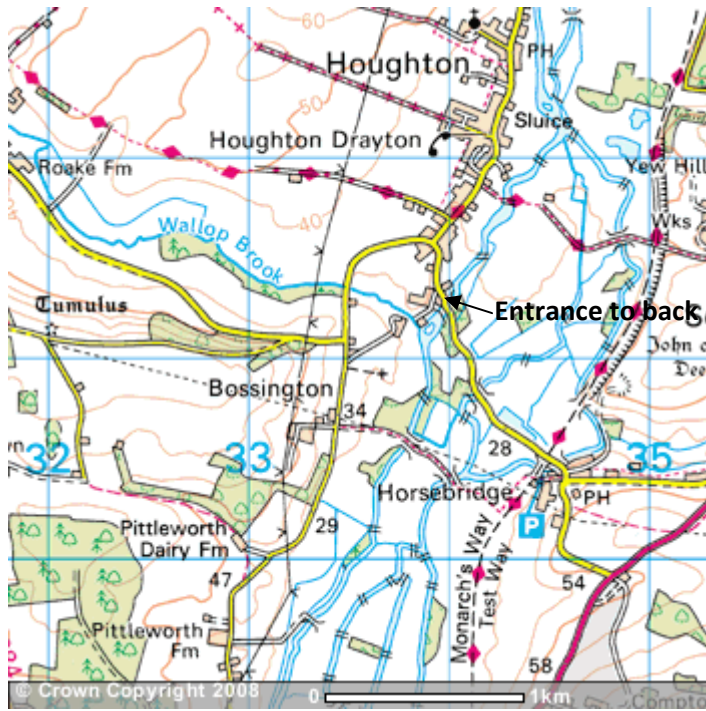

Directions to Bossington House (House Beat & Back Drive)

Directions to the back drive at Bossington House, Houghton, Stockbridge, SO20 6LY from Stockbridge:

At the western end of Stockbridge High Street there is a crossroads before the hill, take the left turn signposted Houghton. Carry on for about 3 miles, through the village of Houghton, until you come to a T-junction. Turn left and follow the road for 300 yards until you see Bossington Mill. Take the turning on your right, beside Bossington Mill, which is the back drive to Bossington House. Continue down the back drive until you reach a dead end where you can park.

If coming from Stockbridge

Entrance to back drive, Bossington House

← Entrance to back drive, to the right of this house called Bossington Mill.